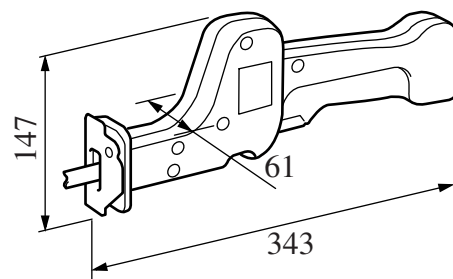

- ▶ 4390D
- ▶ MAKITA Cordless reciprocating saw

This is the first cordless reciprocating saw in the world.  
 It can be used easily in place of hand saw.  
 Not only cutting woods and pipes, but also for garden pruning.

The 4390DW comprises :

\*4390D(MAKITA Cordless reciprocating saw) ;

\*DC 9100(Fast charger) ;

\*Battery 9000.

The 4390D is the product without battery and charger.

		DC9.6V magnet motor
		2,700
		15 mm
		24 mm
		12 mm
		10-30 mm
		Diameter 40 mm, Thickness 2 mm
		Diameter 40 mm, Thickness 2 mm
		Diameter 50 mm, Thickness 4 mm
( )		1.4Kg

- ▶ (1) Hex. wrench 3
- (2) Reciprocating saw blade No.71--- one piece
- (3) Reciprocating saw blade No.78 --- one piece

- ▶ (1) Reciprocating saw blade No.71(5 pieces)
- (2) Reciprocating saw blade No.78(5 pieces)
- (3) Battery 9000
- (4) 12V Fast charger DC9012 (Automotive)